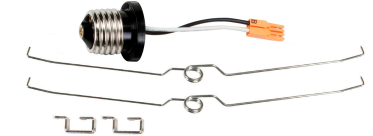

Optional Accessories for Can Installation