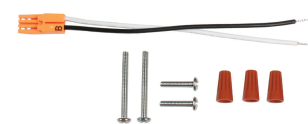

ACCESSORY KIT

Basic Accessories for J-Box Installation